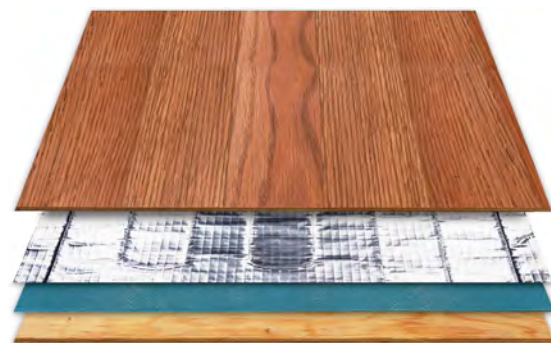

Ultra-thin foil technology